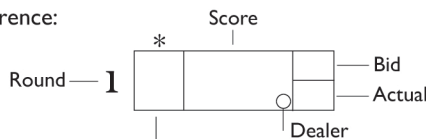

Reproduction of this sheet is permitted.

Score sheet quick reference:

* Use this space to indicate dealer's choice of trump if a Wizard is turned up, or no trump if a jester is turned up on card deck pile.